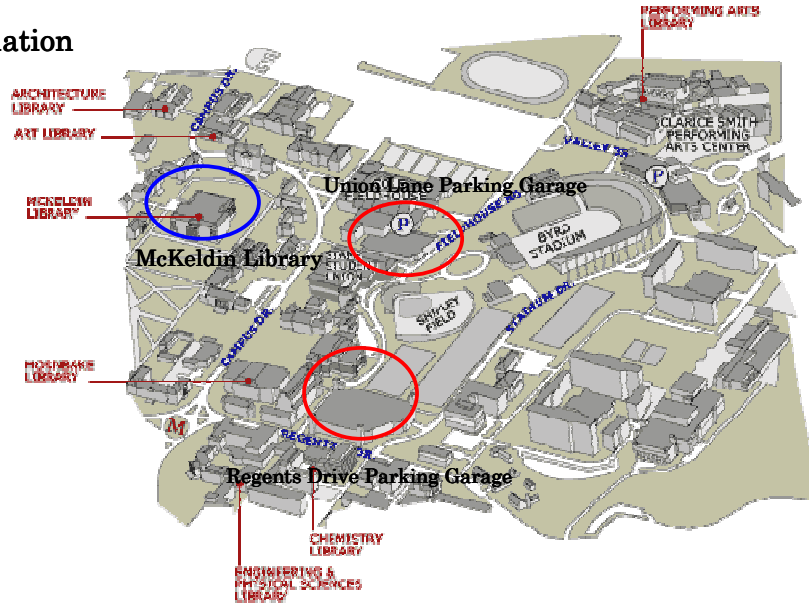

Location: Special Events Room, McKeldin Library, Room 6137

- Chair: Professor Marlene Mayo, University of Maryland
- Remarks: Dr. Charles B. Lowry, Dean of Libraries, University of Maryland
- Presenters: Professor Taketoshi Yamamoto, Waseda University
- Occupation Period Magazine Database and Proposed Newspaper Indexing Project**
Professor Kazuhiko Yokote, Nagasaki Institute of Applied Science
- CCD Nisei Examiner and Literature at the Time**
Professor Kikuo Miyokawa, Hitotsubashi University (Unable to attend)
Paper presented by Amy Wasserstrom
- Science & Technology in Early Postwar Japan**
Dr. Takeshi Tanikawa, Waseda University
- Osamu Tezuka in Occupied Japan**
Dr. Tomoko Steen, Library of the Congress
- Unit 731 Documents Housed in the Library of Congress**

Refreshments will be provided.

Please RSVP by September 14, 2006

Directions:

By Metro

1. Take green line and get off at College Park / U of MD station.
2. Go to the bus stop on your left hand side after leaving the metro station.
The red/white/black UM shuttles (free) arrive periodically.
3. All UM shuttles take you to campus.

Campus Map (<http://www.parking.umd.edu/themap/>)

By Car:

Refer to the website for detail (<http://www.cvs.umd.edu/visit/directions.html>)

Parking Information

Organized by the University of Maryland Libraries